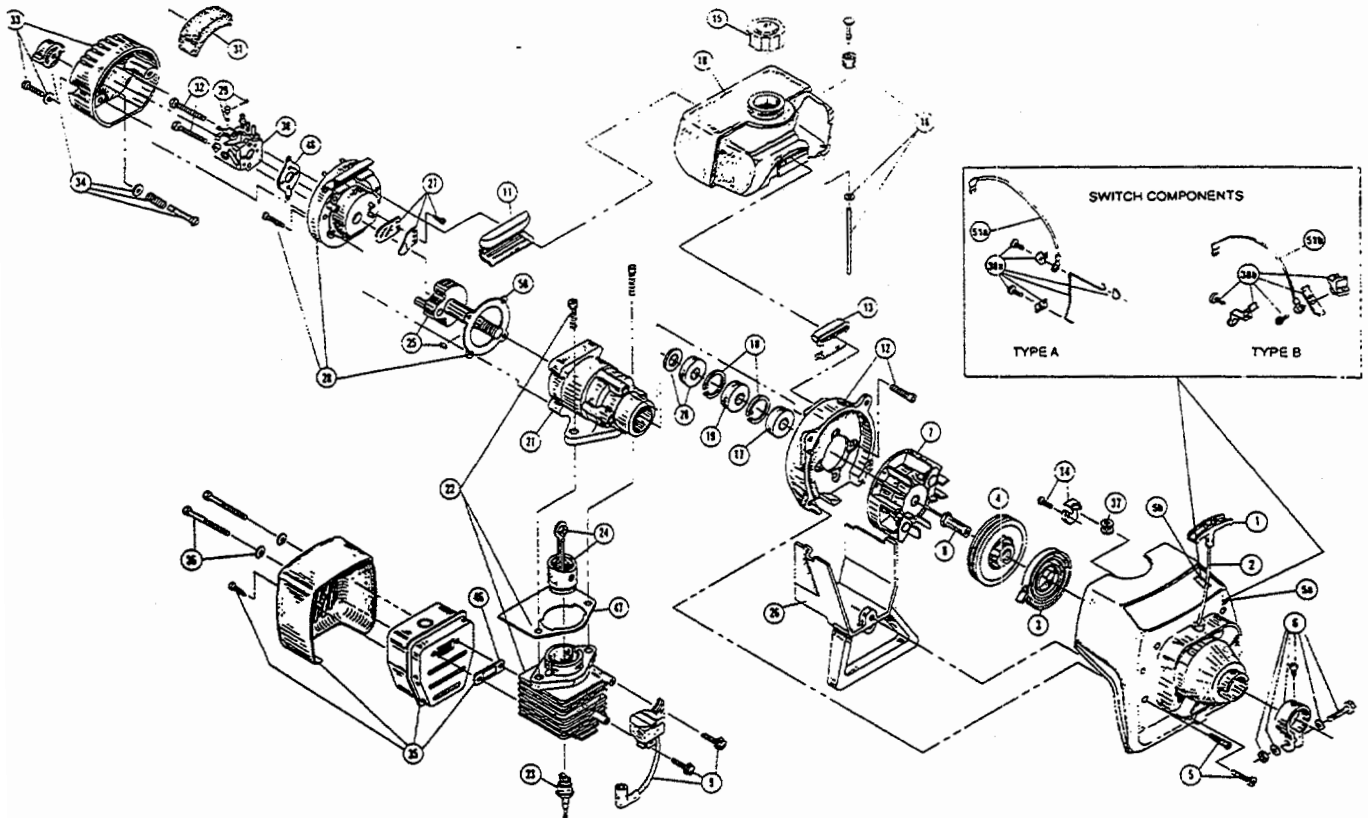

ENGINE PARTS - IDC 500-1

Item	Part No.	Description	Item	Part No.	Description
1	610300	Pull Handle	32	682505	Carburetor Mounting Screw Assembly
2	613103	Rope	33	683414	Carburetor/Air Filter Cleaner Cover Assembly (includes items 31, 33 and 34)
3	613102	Recoil Spring	34	682052	Choke Knob Assembly
4	683856	Recoil Pulley Assembly	35	180005	Muffler Assembly
5a	147567	Starter Housing Assembly (used with item 38a)	36	147575	Muffler Mounting Bolt Assembly
5b	180043	Starter Housing Assembly (used with item 38b)	37	611061	Rope Guide
6	153597	Upper Clamp Assembly	38a	147576	Switch Assembly
7	153624	Flywheel Assembly	38b	180035	Switch Assembly
8	610303	Square Drive Nut	*39	180012	Engine Hardware Kit
9	683390	Module Assembly	*40	180011	Engine Gasket Kit
10	180044	Fuel Tank Assembly (items 15 and 16)	*41	153308	O.E.M. Carburetor Repair Kit (Walbro)
11	612134	Rear Mounting Pad	*41	180019	O.E.M. Carburetor Repair Kit (Tillotson)
12	153520	Shroud Assembly	*42	153309	Gasket-Diaphragm Repair Kit (Walbro)
13	145308	Front Mounting Pad	*42	180020	Gasket-Diaphragm Repair Kit (Tillotson)
14	153644	Pulley Retainer Assembly	*43	180013	Piston Ring
15	180000	Fuel Cap Assembly	*44	180010	Short Block Assembly (items 18-26)
16	682039	Fuel Line Assembly	*45	180009	Crankcase Service Assembly (items 18-22, 26)
17	610308	Outer Bearing	46	610672	Exhaust Gasket (10 pack)
18	682040	Snap Ring Assembly	47	145564	Cylinder Gasket (10 pack)
19	610309	Seal	48	610675	Carburetor Gasket (10 pack)
20	682041	Inner Bearing Assembly	*49	610676	Flywheel Key (10 pack)
21	147015	Crankcase	50	612115	Carburetor Mount Gasket (10 pack)
22	147569	Cylinder Assembly	51a	147589	Wire Lead
23	610311	Spark Plug	51b	180036	Wire Lead
24	180001	Piston and Rod Assembly	*52	147544	Starter Housing Screw Set
25	180002	Power Shaft Assembly			
26	683078	Shroud Extension and Stand			
27	147573	Reed Assembly			
28	180007	Carburetor Mount Assembly (includes item 27)			
29	682048	Throttle Adjustment Assembly (Walbro)			
29	147640	Throttle Adjustment Assembly (Tillotson)			
30	180004	Carburetor Assembly			
31	610312	Air Cleaner Filter			

* not shown

The above part numbers are for serial numbers 910045201 thru 009026200.