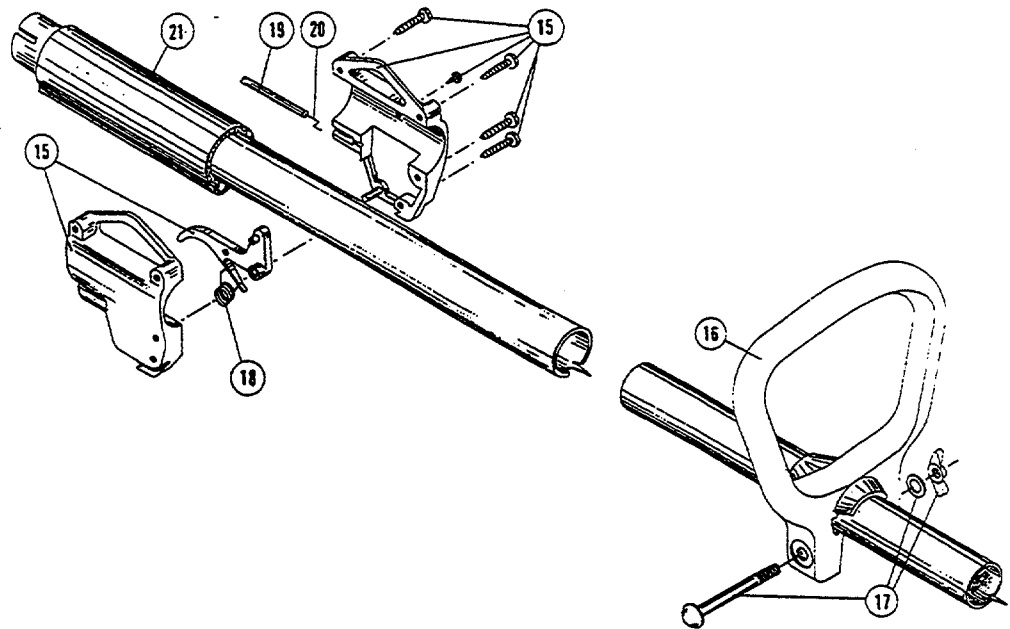

* not shown

The above part numbers are for serial numbers 910045201 thru 009026200.

BOOM & TRIMMER PARTS - IDC 500-1

| Item | Part No. | Description |
|------|----------|----------------------------------------|
| 1 | 153312 | Bushing Housing Assembly |
| 2 | 147581 | Guard and Blade Assembly |
| 3 | 153313 | Spool Shaft |
| 4 | 153647 | Outer Spool and Eyelet Assembly |
| 5 | 610317 | Spring |
| 6 | 153600 | Inner Reel |
| 7 | 153066 | Bump Head Knob Assembly |
| 8 | 682061 | Blade Assembly |
| 9 | 682064 | Flexible Drive Shaft |
| 10 | 610660 | Retainer (10 pack) |
| 11 | 145566 | Eyelet |
| 12 | 145567 | Washer |
| 13 | 147582 | Drive Shaft Housing Assembly |
| 14 | 682060 | Lower Clamp Assembly |
| 15 | 153316 | Throttle Trigger Assembly |
| 16 | 145819 | D-Handle |
| 17 | 153523 | D-Handle Hardware Assembly |
| 18 | 610314 | Throttle Trigger Spring |
| 19 | 147583 | Throttle Cable Housing Assembly |
| 20 | 610315 | Throttle Cable |
| 21 | 147590 | Main Handle Grip |
| 22 | 145569 | Anti-Rotation Screw |
| 23 | 153318 | Guard Mounting Screw Assembly |
| 24 | 145570 | Retaining Ring |
| *25 | 147584 | Cutting Head, Guard and Mount Assembly |